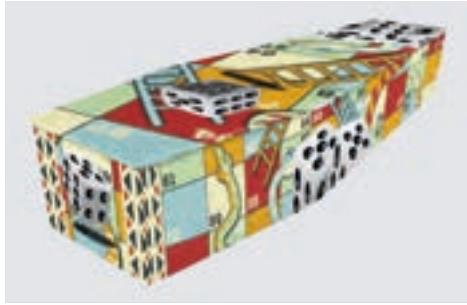

Bespoke design

Personalised design service **from £825**

Capture the essence and personality of your loved one with your own unique bespoke design – from a love of the theatre to gourmet meals, high fashion to sporting heroes; you can create a truly personal design. Whether you have specific family photos or have seen something you would like to incorporate, the design team are on hand to assist you.

If you would like, you can even visit their office and sit with a designer to create the design together.