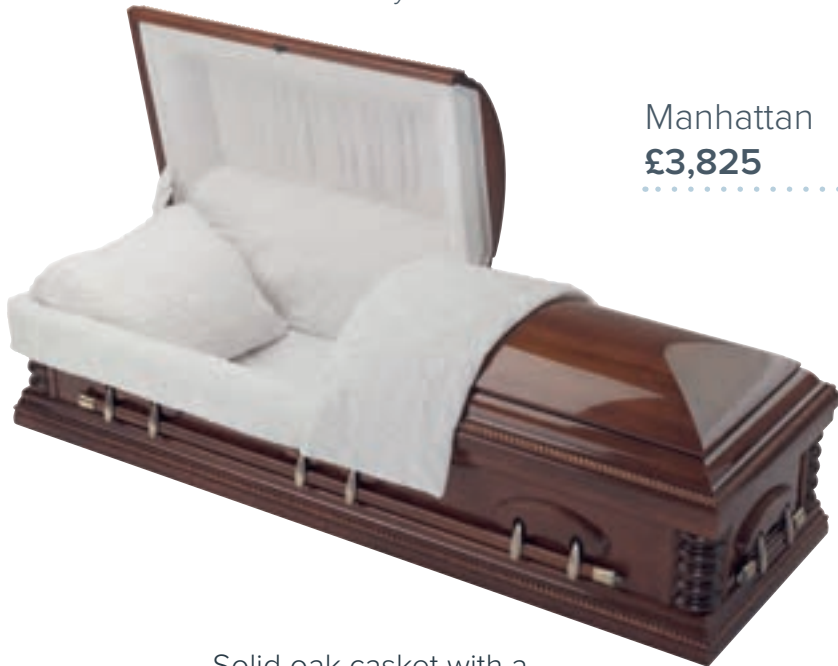

American coffin collection

Solid wood caskets

The range of solid wood caskets are comprised of only the finest grade of woods. Elegant ash, cherry, mahogany, maple, oak, and poplar woods are buffed and polished to enhance the natural grain and give each casket a silk-smooth finish.

Please note these caskets are only suitable for burial.

Manhattan
£3,825