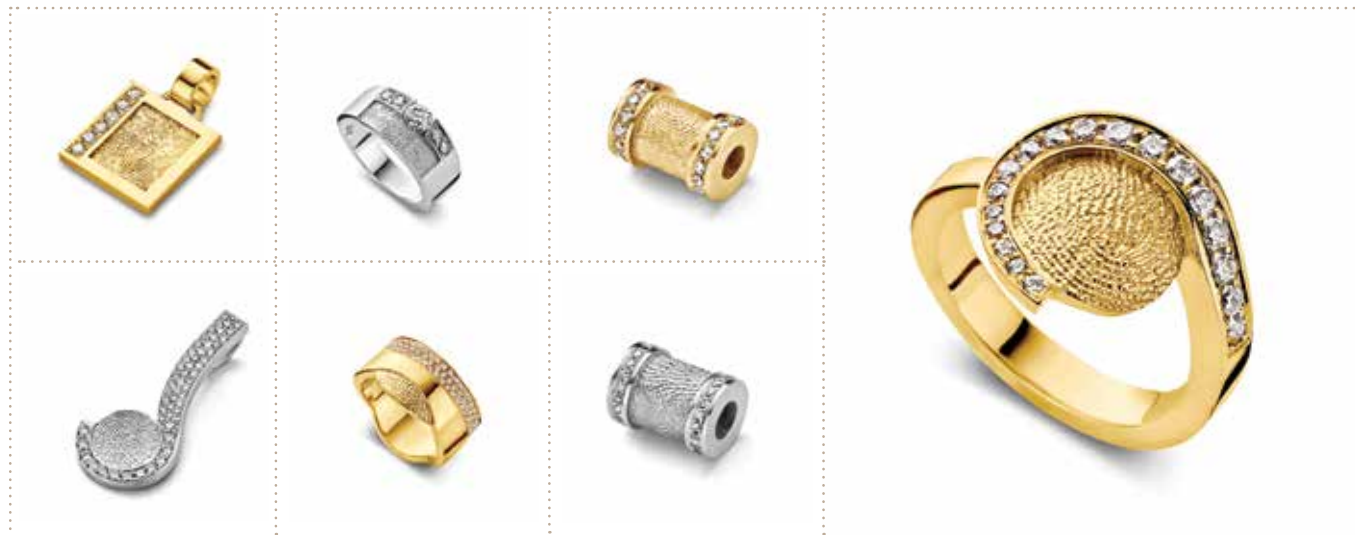

Memorial Jewellery

Jewellery Charms and Pendants

Our range of jewellery and pendants are designed to celebrate and honour life. A small amount of your loved one's cremated remains can be inserted into each pendant to embrace their memory day by day.

A fingerprint can be incorporated into a wide range of hand crafted jewellery, including pendants, rings and earrings.

Pendants

From £129

Available in 9ct gold and sterling silver.

Rings

From £259

Available in 9ct gold and sterling silver.

Earrings

From £165

Available in 9ct gold and sterling silver.

Jewel Concepts

Exclusive Fingerprint Jewellery

Available in 14ct and 18ct gold and platinum with a choice of precious stones and diamonds.

Please ask us for details of cost.

Portrait Jewellery

From £129

A profile of a loved one's face can be incorporated into the jewellery design from a simple drawing or photograph.

Available in 9ct gold and sterling silver.

Our promise

We promise to give you individual support, care and reassurance when it matters most. Whether you are arranging a funeral now or are planning for the future, we'll do everything we can to help you remember your loved one.