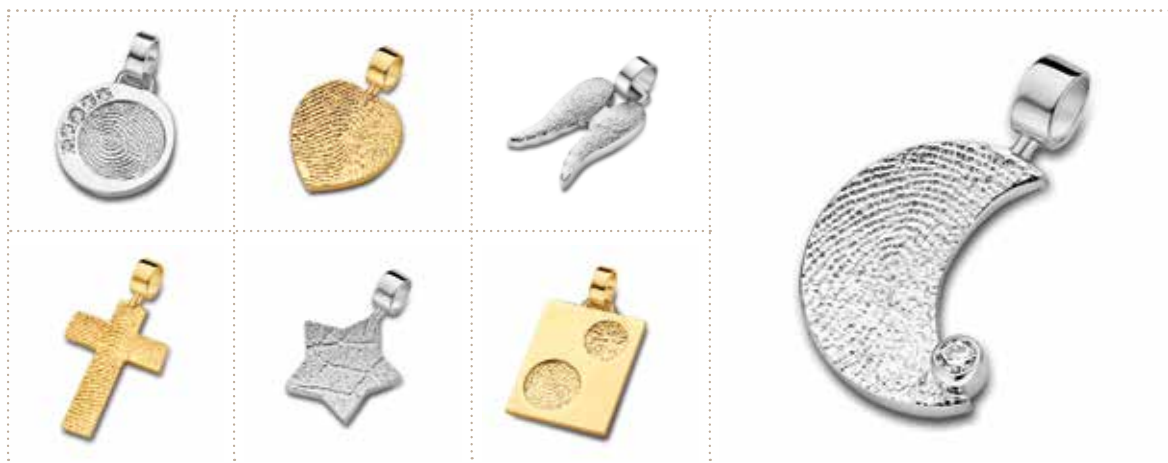

Earrings

From £195

This stylish set of earrings are a beautiful way of remembering your loved one.

All the Ashes into Glass jewellery items are available in sterling silver, white gold or 9ct gold and in a choice of five different colours.

Jewel Concepts

Having a piece of jewellery that captures the unique fingerprint of your loved one is a truly special and personal keepsake. A perfect way to treasure their memory, keeping them close to your heart forever.

A fingerprint can be incorporated into a wide range of hand crafted jewellery, including pendants, rings and earrings.

Pendants

From £129

Available in 9ct gold and sterling silver.

Rings

From £259

Available in 9ct gold and sterling silver.