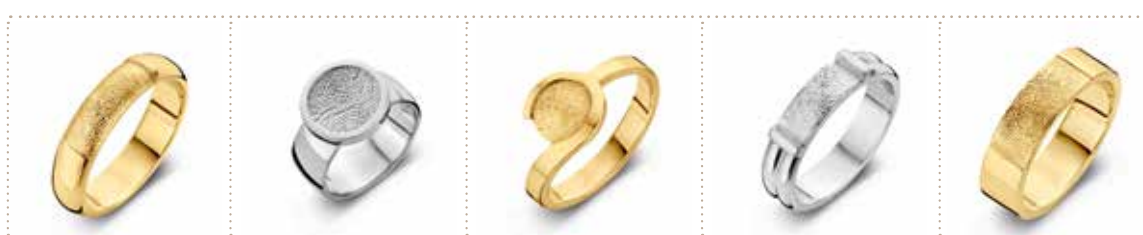

Jewel Concepts

Having a piece of jewellery that captures the unique fingerprint of your loved one is a truly special and personal keepsake. A perfect way to treasure their memory, keeping them close to your heart forever.

A fingerprint can be incorporated into a wide range of hand crafted jewellery, including pendants, rings and earrings.

Pendants

From £129

Available in 9ct gold and sterling silver.

Rings

From £259

Available in 9ct gold and sterling silver.

Earrings

From £165

Available in 9ct gold and sterling silver.

Jewel Concepts

Exclusive Fingerprint Jewellery

Available in 14ct and 18ct gold and platinum with a choice of precious stones and diamonds.

Please ask us for details of cost.

Portrait Jewellery

From £129

A profile of a loved one's face can be incorporated into the jewellery design from a simple drawing or photograph.

Available in 9ct gold and sterling silver.

Our promise

We promise to give you individual support, care and reassurance when it matters most. Whether you are arranging a funeral now or are planning for the future, we'll do everything we can to help you remember your loved one.