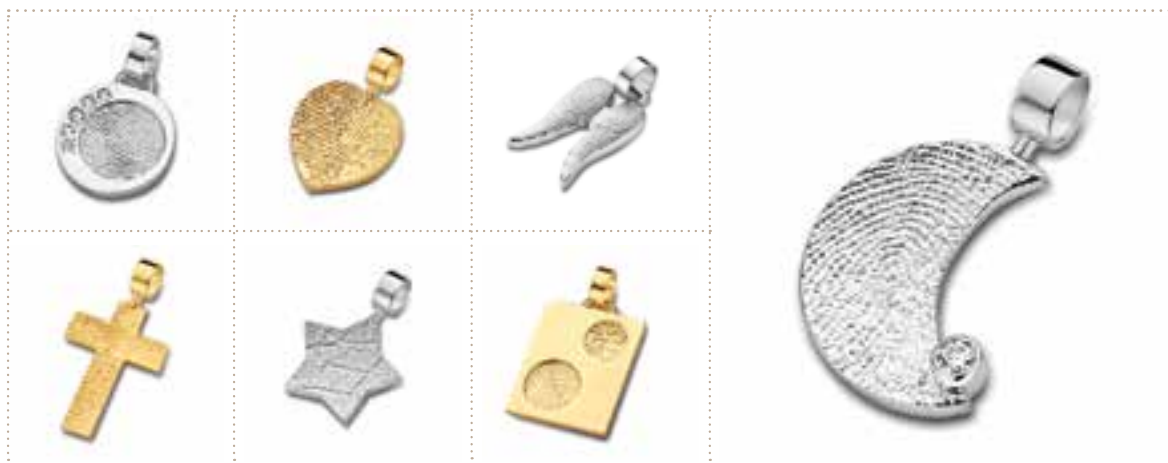

Earrings

From £195

This stylish set of earrings are a beautiful way of remembering your loved one.

All the Ashes into Glass jewellery items are available in sterling silver, white gold or 9ct gold and in a choice of five different colours.

Jewel Concepts

Having a piece of jewellery that captures the unique fingerprint of your loved one is a truly special and personal keepsake. A perfect way to treasure their memory, keeping them close to your heart forever.

A fingerprint can be incorporated into a wide range of hand crafted jewellery, including pendants, rings and earrings.

Pendants

From £129

Available in 9ct gold and sterling silver.

Rings

From £259

Available in 9ct gold and sterling silver.