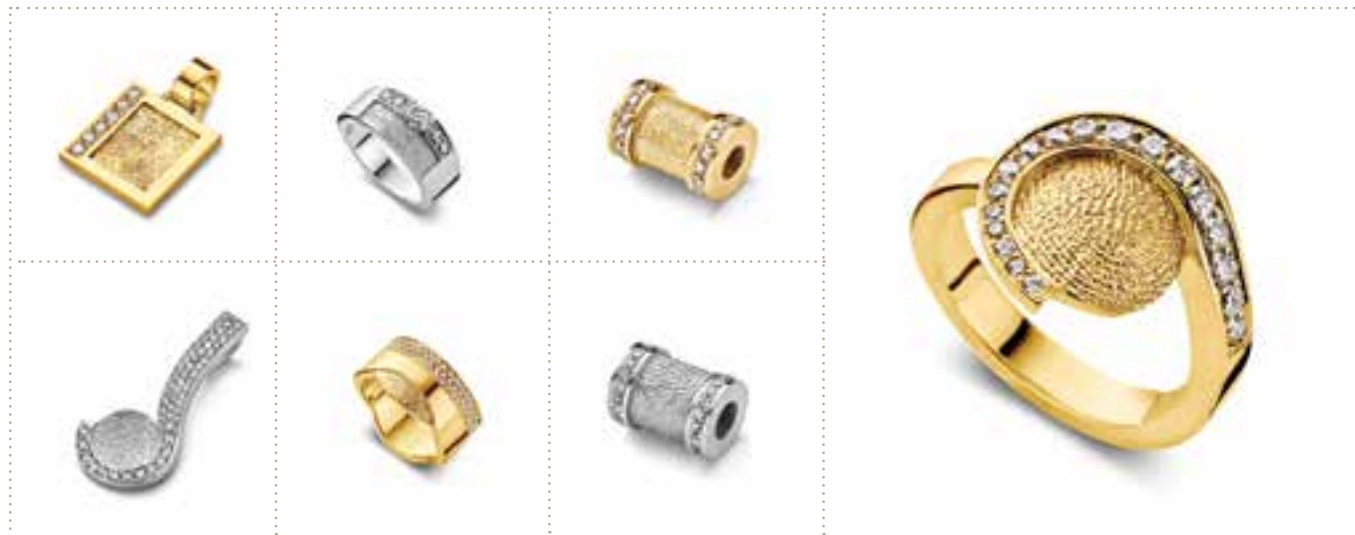

Memorial Jewellery

Jewellery Charms and Pendants

Our range of jewellery and pendants are designed to celebrate and honour life. A small amount of your loved one's cremated remains can be inserted into each pendant to embrace their memory day by day.

A fingerprint can be incorporated into a wide range of hand crafted jewellery, including pendants, rings and earrings.

Pendants

From £129

Available in 9ct gold and sterling silver.

Rings

From £259

Available in 9ct gold and sterling silver.

Earrings

From £165

Available in 9ct gold and sterling silver.

Jewel Concepts

Exclusive Fingerprint Jewellery

Available in 14ct and 18ct gold and platinum with a choice of precious stones and diamonds.

Please ask us for details of cost.

Portrait Jewellery

From £129

A profile of a loved one's face can be incorporated into the jewellery design from a simple drawing or photograph.

Available in 9ct gold and sterling silver.

Our promise

We promise to give you individual support, care and reassurance when it matters most. Whether you are arranging a funeral now or are planning for the future, we'll do everything we can to help you remember your loved one.