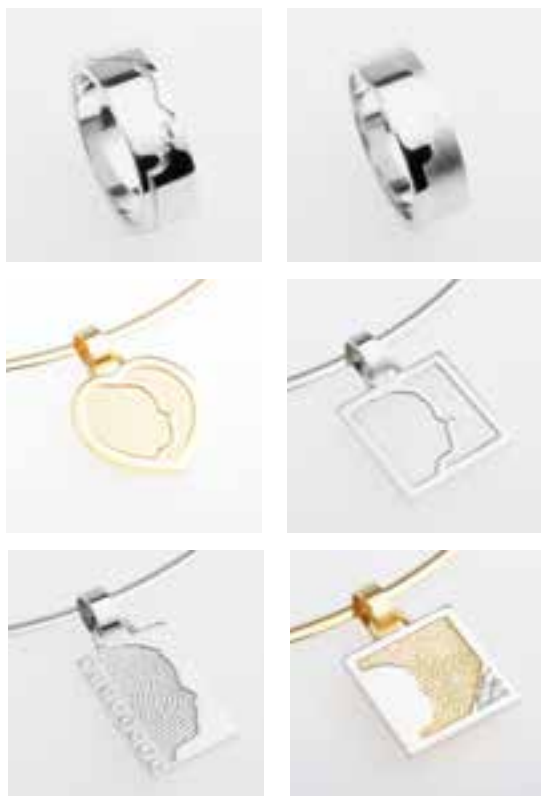

A fingerprint can be incorporated into a wide range of hand crafted jewellery, including pendants, rings and earrings.

Pendants

From £129

Available in 9ct gold and sterling silver.

Rings

From £259

Available in 9ct gold and sterling silver.

Earrings

From £165

Available in 9ct gold and sterling silver.

Jewel Concepts

Exclusive Fingerprint Jewellery

Available in 14ct and 18ct gold and platinum with a choice of precious stones and diamonds.

Please ask us for details of cost.

Portrait Jewellery

From £129

A profile of a loved one's face can be incorporated into the jewellery design from a simple drawing or photograph.

Available in 9ct gold and sterling silver.

Our promise

We promise to give you individual support, care and reassurance when it matters most. Whether you are arranging a funeral now or are planning for the future, we'll do everything we can to help you remember your loved one.